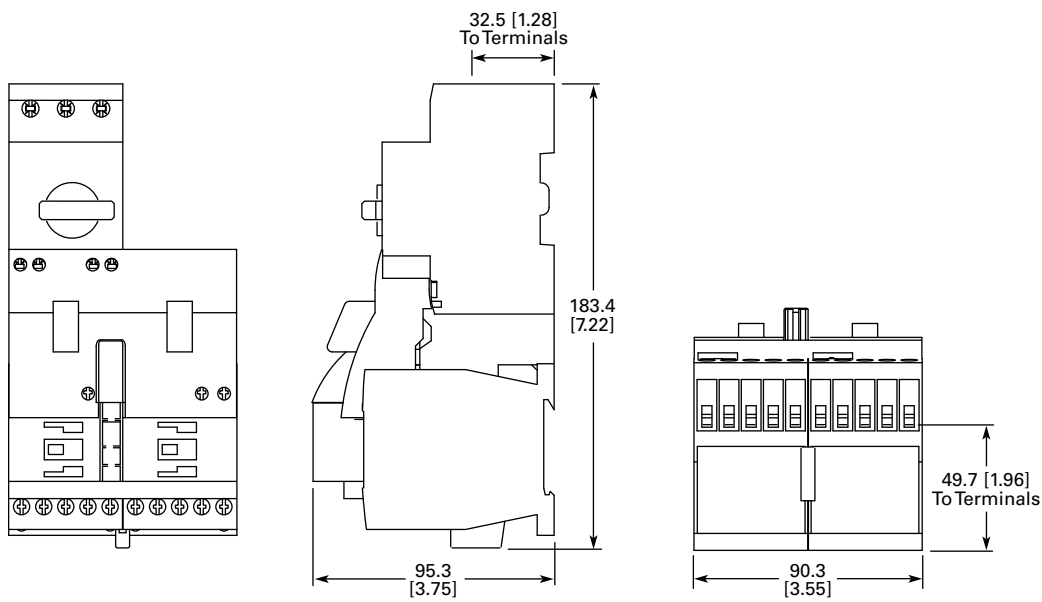

Dimensions

Approximate Dimensions in mm [in]

XTSC...BB_

XTSR...BB_

1.1

IEC Contactors and Starters

XT IEC Power Control

1

Approximate Dimensions in mm [in]

XTSC...BC_

XTSR...BC_

Approximate Dimensions in mm [in]

XTSC...DD_

XTFC...BB_