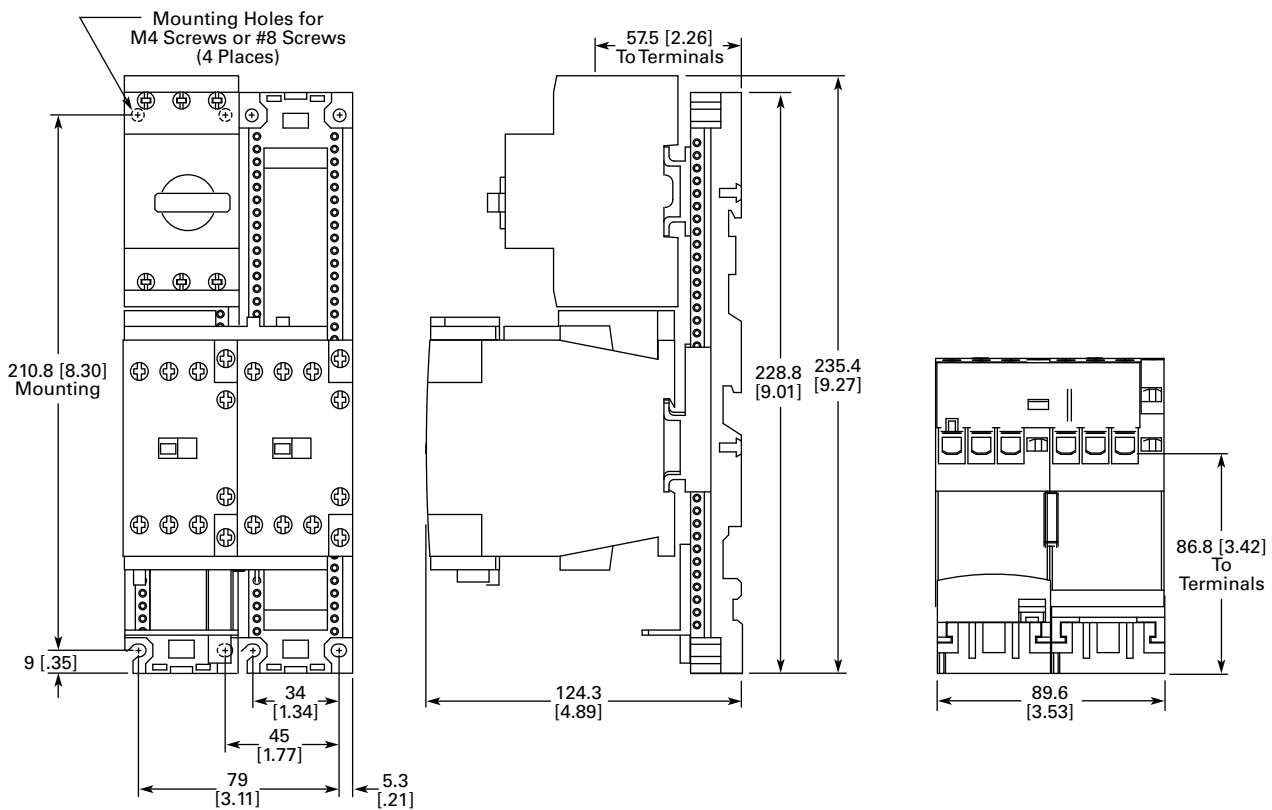

Dimensions

Approximate Dimensions in mm [in]

XTSC...BB_

XTSR...BB_

1.1

IEC Contactors and Starters

XT IEC Power Control

1

Approximate Dimensions in mm [in]

XTSC...BC_

XTSR...BC_

Approximate Dimensions in mm [in]

XTSC...DD_

XTFC...BB_