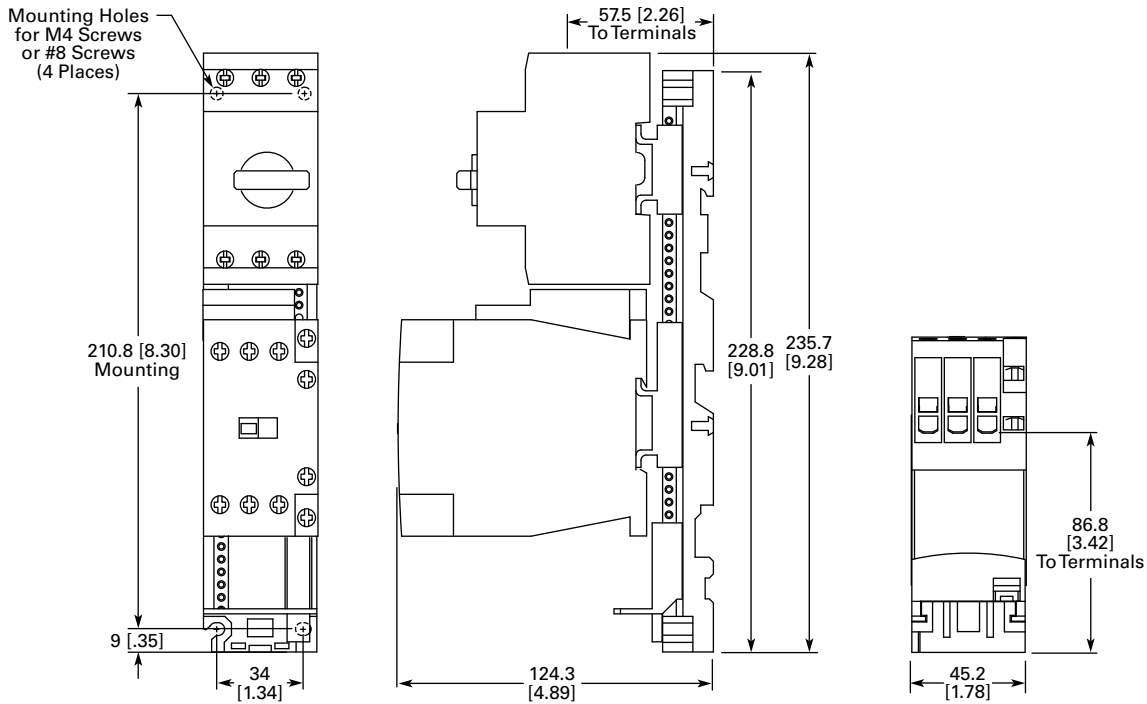

Dimensions

Approximate Dimensions in mm [in]

XTSC...BB_

XTSR...BB_

1.1

IEC Contactors and Starters

XT IEC Power Control

1

Approximate Dimensions in mm [in]

XTSC...BC_

XTSR...BC_

Approximate Dimensions in mm [in]

XTSC...DD_

XTFC...BB_