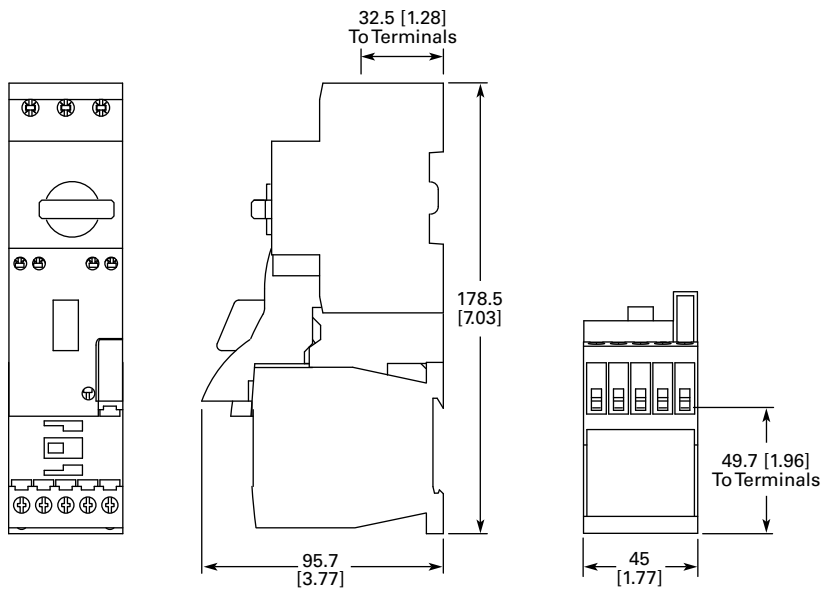

Dimensions

Approximate Dimensions in mm [in]

XTSC...BB_

XTSR...BB_

1.1

IEC Contactors and Starters

XT IEC Power Control

1

Approximate Dimensions in mm [in]

XTSC...BC_

XTSR...BC_

Approximate Dimensions in mm [in]

XTSC...DD_

XTFC...BB_